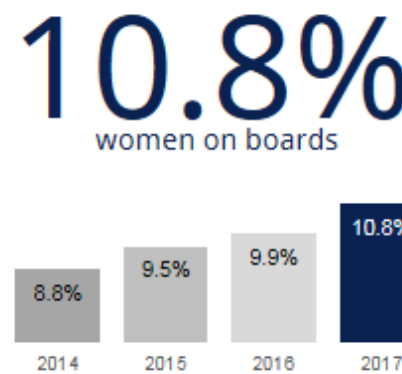

<https://digitalsenior.sg/engineering-courses-in-singapore/>

Statistics

Singapore's Diversity Action Committee ("DAC") announced on 13 February 2018 that the appointment of women directors had seen a 20% increase in 2017, moving up to 13.1% of all directorships for the top 100 primary-listed companies on the Singapore Exchange ("SGX") by market capitalisation ("Top 100 companies"). This is the highest increase over the past three years, after 10.9% in 2016, 9.5% in 2015 and 8.6% women on board in 2014.

Summary of Statistics as at 31 December 2017

Top 100 companies led the way in increasing women on boards in Singapore

<http://www.diversityaction.sg/statistics/as-at-dec-2017/>

Statistics

Singapore trails behind other centres on international comparison on women's representation on board (WOB).

Figure 1: International comparison of WOB

<http://www.diversityaction.sg/statistics/as-at-dec-2017/>

Membership by Gender

Male	Female	Total as at June 2018
5220 (91%)	9% (562)	5782

IES membership is largely male dominated with 91% male engineers versus 9% women engineers.