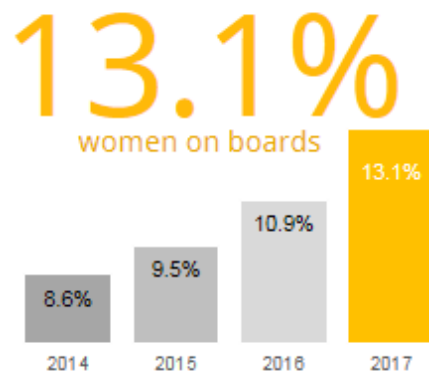

Statistics

Overview

Engineering is The New Black

Society is coming to realize that engineering skills are an important foundation for a multitude of careers. Five of the top ten skills most in-demand by Singapore's employers – and the skills [most likely to get you hired in 2017](#) – come under the engineering umbrella.

<https://digitalsenior.sg/engineering-courses-in-singapore/>

Statistics

Singapore's Diversity Action Committee ("DAC") announced on 13 February 2018 that the appointment of women directors had seen a 20% increase in 2017, moving up to 13.1% of all directorships for the top 100 primary-listed companies on the Singapore Exchange ("SGX") by market capitalisation ("Top 100 companies"). This is the highest increase over the past three years, after 10.9% in 2016, 9.5% in 2015 and 8.6% women on board in 2014.

Summary of Statistics as at 31 December 2017

Top 100 companies led the way in increasing women on boards in Singapore

<http://www.diversityaction.sg/statistics/as-at-dec-2017/>

Statistics

Singapore trails behind other centres on international comparison on women's representation on board (WOB).

Figure 1: International comparison of WOB

<http://www.diversityaction.sg/statistics/as-at-dec-2017/>

Membership by Gender

Male	Female	Total as at June 2018
5220 (91%)	9% (562)	5782

IES membership is largely male dominated with 91% male engineers versus 9% women engineers.