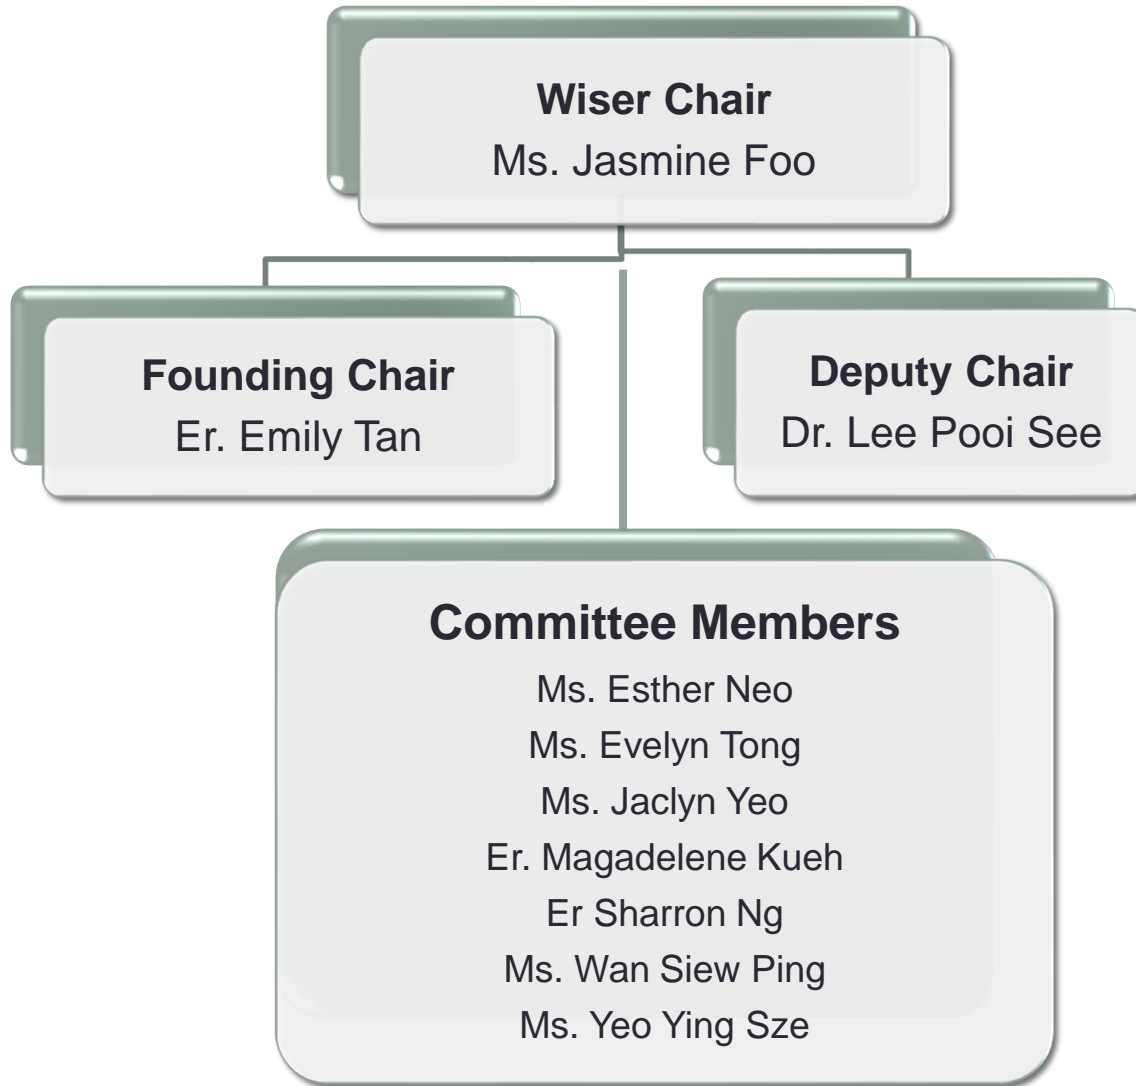

IES WOMEN IN SCIENCE, ENGINEERING & RESEARCH (WISER) 2018

CAFEO 2018

Organisation Chart

WiSER Main Areas of Focus

1. Nurture Women Leaders

A strong societal push for women in leadership position and corporate representation.

Activities will include high-level networking lunches with prominent women leaders in engineering and technology as well as conducting Corporate Leaders seminar and grooming young engineers through mentorship.