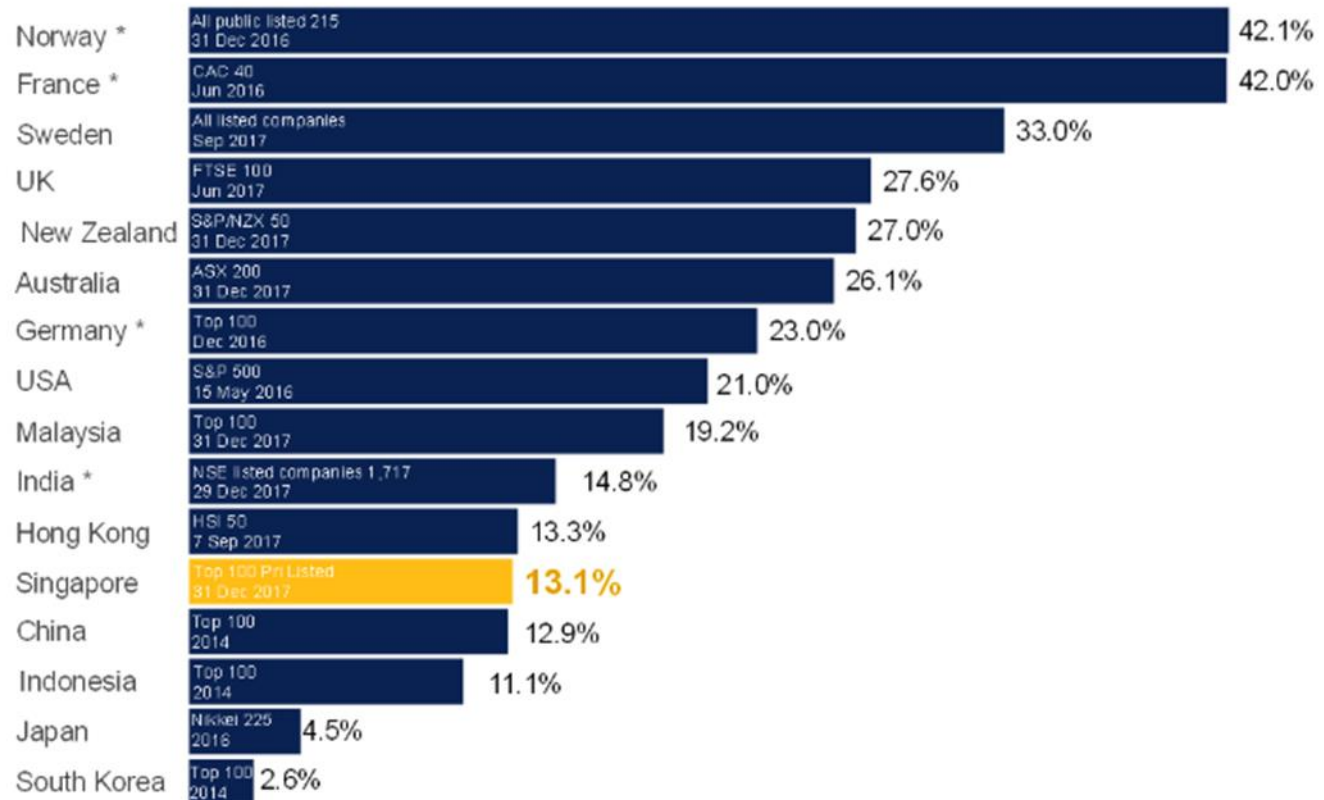

<https://digitalsenior.sg/engineering-courses-in-singapore/>

Statistics

Singapore's Diversity Action Committee ("DAC") announced on 13 February 2018 that the appointment of women directors had seen a 20% increase in 2017, moving up to 13.1% of all directorships for the top 100 primary-listed companies on the Singapore Exchange ("SGX") by market capitalisation ("Top 100 companies"). This is the highest increase over the past three years, after 10.9% in 2016, 9.5% in 2015 and 8.6% women on board in 2014.

Summary of Statistics as at 31 December 2017

Top 100 companies led the way in increasing women on boards in Singapore

<http://www.diversityaction.sg/statistics/as-at-dec-2017/>

Statistics

Singapore trails behind other centres on international comparison on women's representation on board (WOB).

Figure 1: International comparison of WOB

<http://www.diversityaction.sg/statistics/as-at-dec-2017/>

Membership by Gender

Male	Female	Total as at June 2018
5220 (91%)	9% (562)	5782

IES membership is largely male dominated with 91% male engineers versus 9% women engineers.