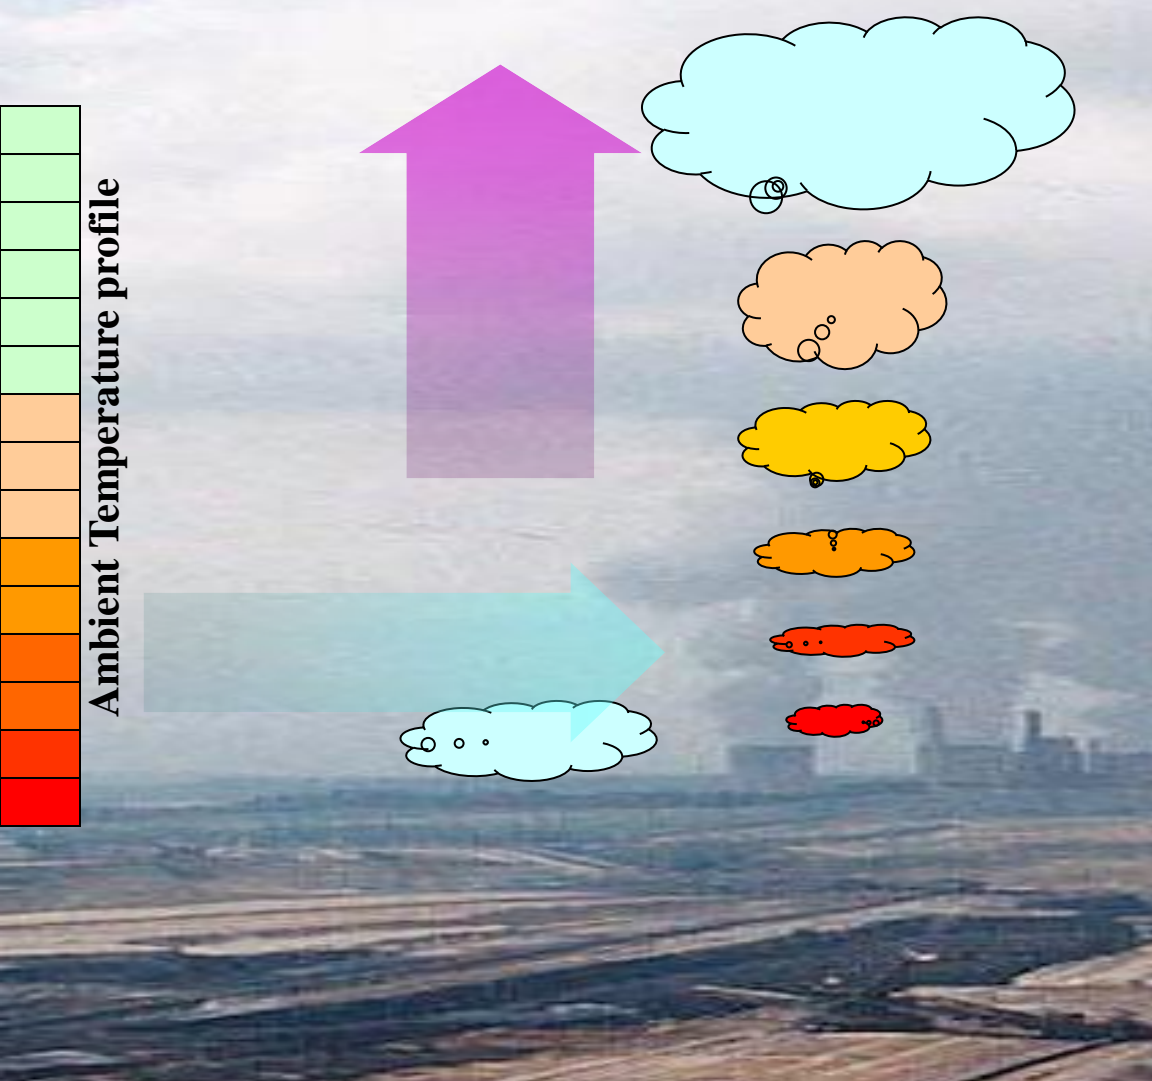

# Haze episode, air pollution

**Dr. Thitima Rungratanaubon**

**EIT & Kasetsart University**

**Thailand**

# Natural Phenomena : Vertical movement

# Temperature Inversion

Ambient Temperature profile