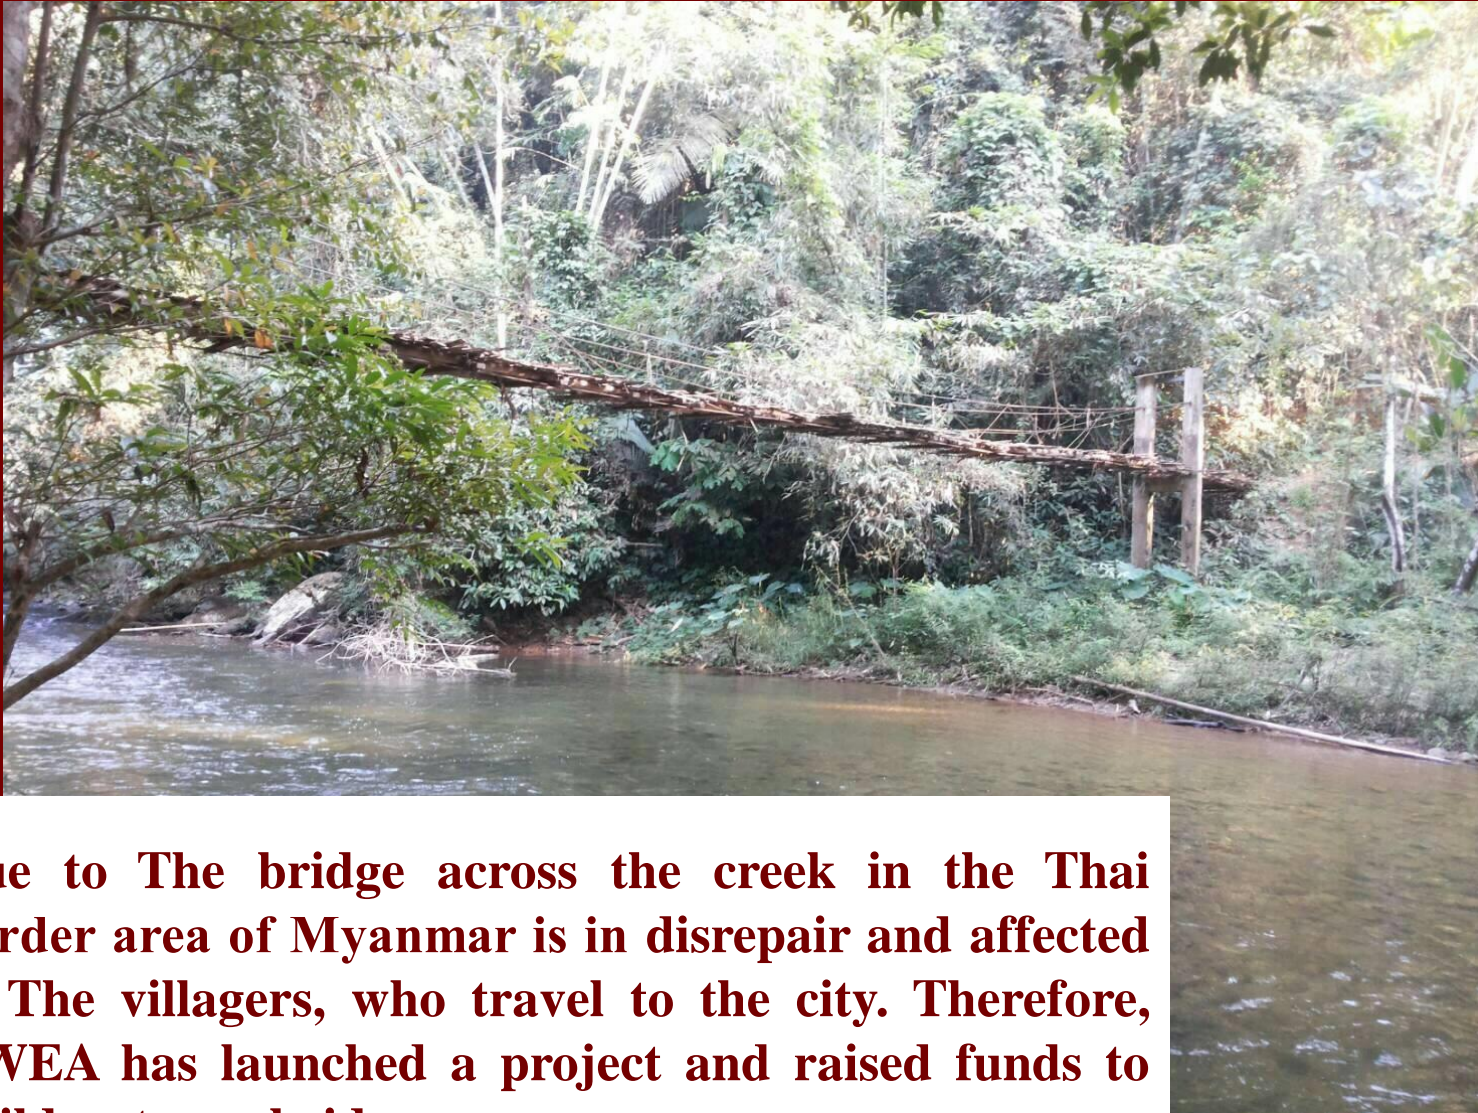

# EIT Walk Together 2017

Feb. 25, 2017 TWEA and Young Engineer have held the 1st "Walk Together by EIT 2017", which has over 100 attendees. Participants get to Sanam-Chai Metro station, where is the most beautiful in the country. During the trip there to educate colleagues in engineering.

# CHARITY PROJECTS

The Southern Thailand has been hit by its worst floods in three decades. And led to severe flooding, which has affected households, main roads in southern regions have been affected.

# Roo-Kee Creek Bridge Construction Project

**Due to The bridge across the creek in the Thai border area of Myanmar is in disrepair and affected to The villagers, who travel to the city. Therefore, TWEA has launched a project and raised funds to build a strong bridge.**